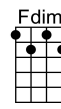

I'll be loving you, al - ways,

With a love that's true, al - ways.

When the things you've planned,

Need a helping hand,

I will under - stand, al - ways, al - ways.

Days may not be fair, al - ways,

That's when I'll be there, al - ways,

Not for just an hour,

Not for just a day,

Not for just a year, but al - ways.