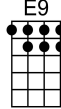

I will under - stand, al - ways, al - ways.