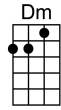

Not for just a day,