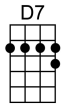

Days may not be fair, al - ways,

That's when I'll be there, al - ways,