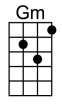

I'll be loving you, al - ways,

With a love that's true, al - ways.