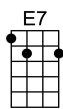

I will under - stand, al - ways, al - ways.