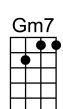

Not for just an hour,