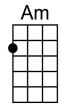

I'll be loving you, al - ways,

With a love that's true, al - ways.

When the things you've planned,

Need a helping hand,

I will under - stand, al - ways, al - ways.

Days may not be fair, al - ways,

That's when I'll be there, al - ways,

Not for just an hour,

Not for just a day,

Not for just a year, but al - ways.